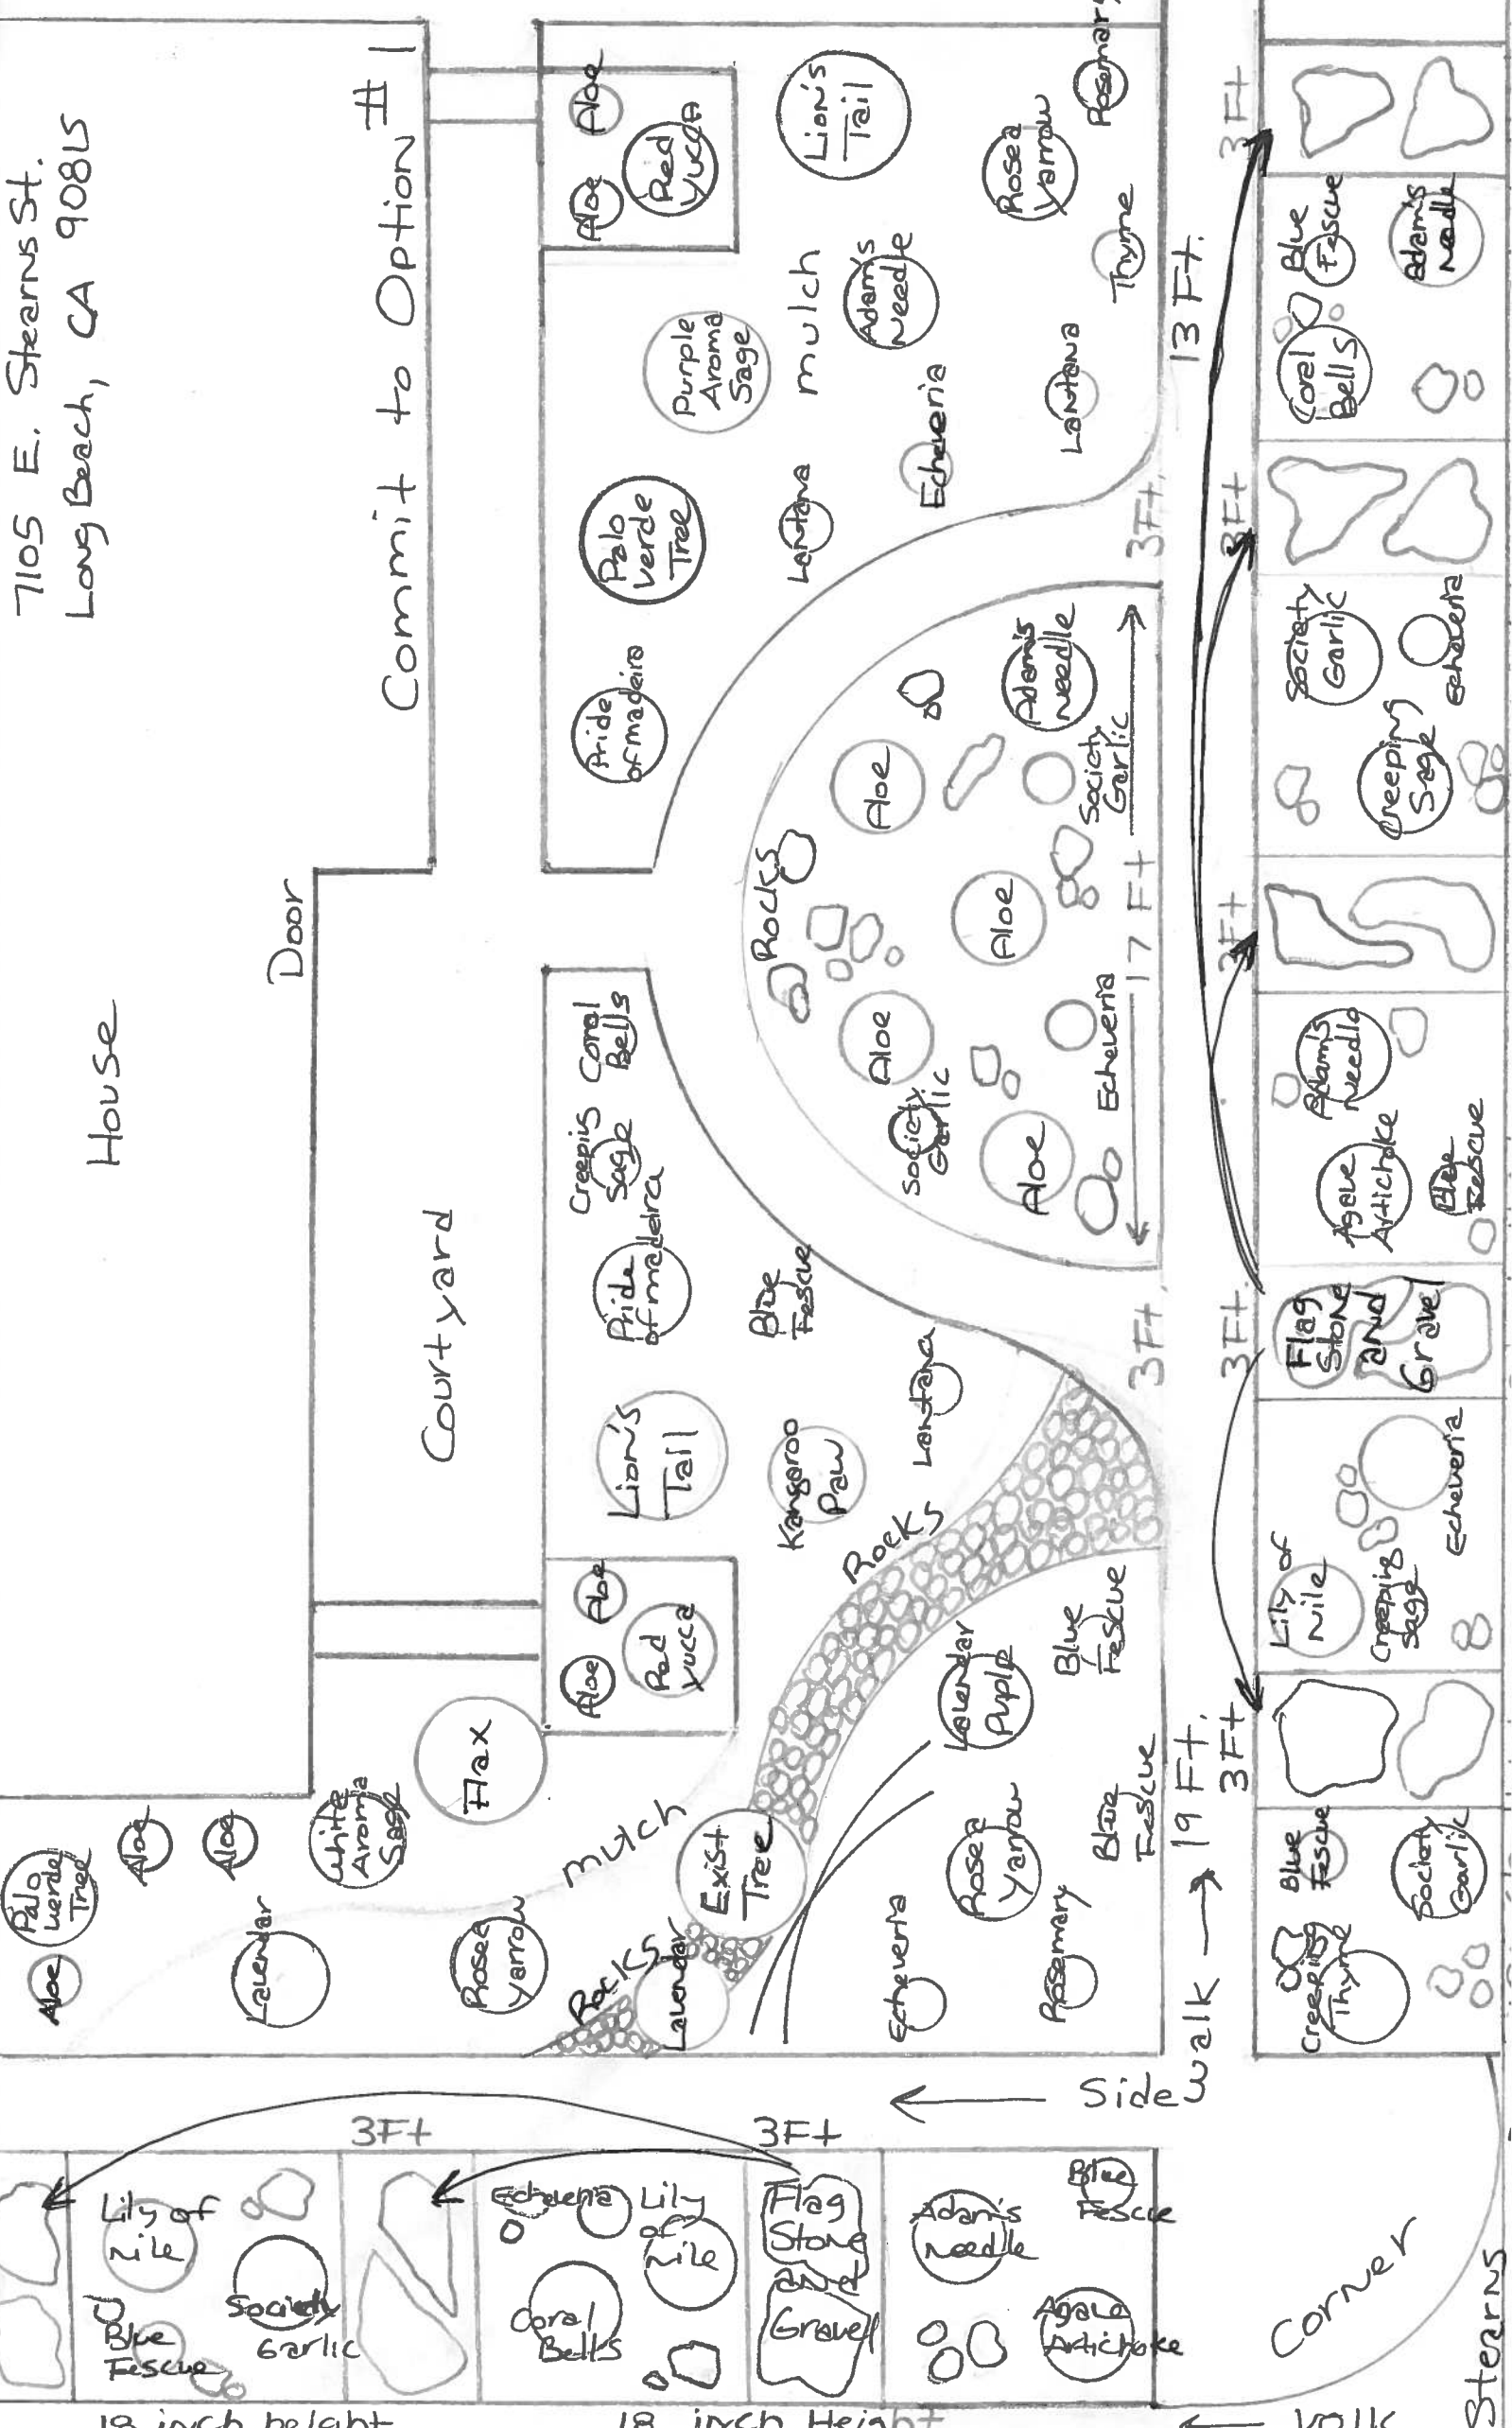

7105 E. Stearns St.
Long Beach, CA 90815

House

Commit to Option #1

Door

Courtyard

Side walk → 19 Ft.

3 Ft.

13 Ft.