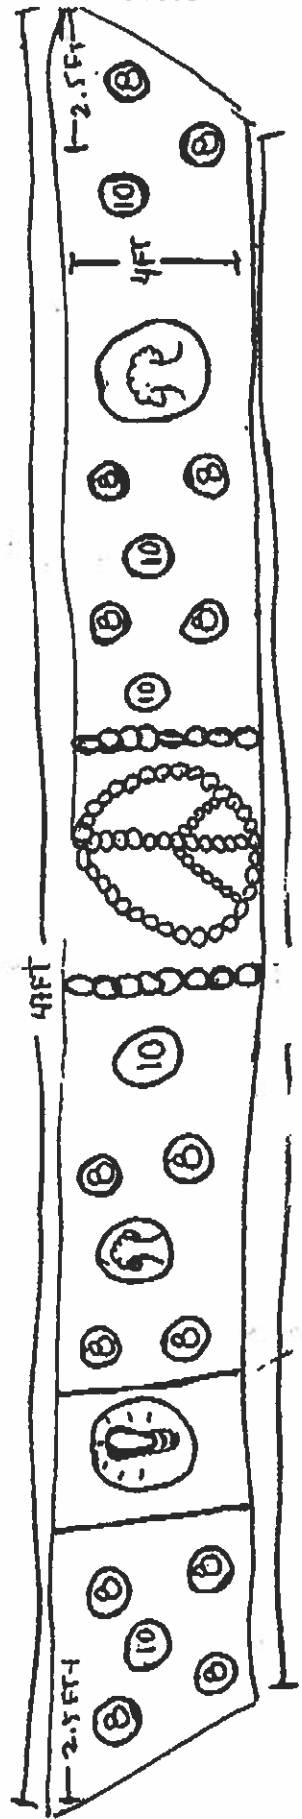

4806 Walnut Avenue  
Longbeach, Ca. 90807

4806 Walnut Avenue  
Long Beach Ca. 90807

- ① Centranthus ruber: Red Valerian/Jupiters beard—5gallon- Quantity-2
- ② Cuphea hyssopifolia: False Heather—5gallon- Quantity-2
- ③ Lavandula stoechas: Spanish Lavender—5gallon-Quantity-2
- ④ Salvia Mexicana: Mexican sage—5gallon-Quantity-2
- ⑤ Bearded rhizomatous irises: Iris—5gallon-Quantity-2
- ⑥ Anigozanthos flavidus: Kangaroo paws—5gallon-Quantity-2
- ⑦ Echeveria elegans: hen & chick white Mexican rose—1 gal Quantity 8
- ⑧ Festuca glacica: Blue Fescue— Quantity 6 flats
- ⑨ Acorus calamus: 'Variegated sweet flag': Quantity 4 flats
- ⑩ Tulbaghia violacea: Society Garlic-- Quantity 2 flats
- ⑪ Osteospermum fruticosum: Freeway daisy: Quantity 2 flats
- ⑫ Arctotis hybrids: African daisy: Quantity 2 flats
- ⑬ Eschscholzia californica: California poppy Quantity 2 flats
- ⑭ Existing Crassula Ovata: Jade Plant-- Quantity-4
- ⑮ Existing Plumeria in a pot: Quantity 2
- ⑯ Natural medium sized stone rock: Quantity enough for pathways
- ⑰ Existing Wooden Adirondack chair: Quantity 1
- ⑱ Existing light post in cement: Quantity 1
- ⑲ Existing Palm tree: Quantity 4