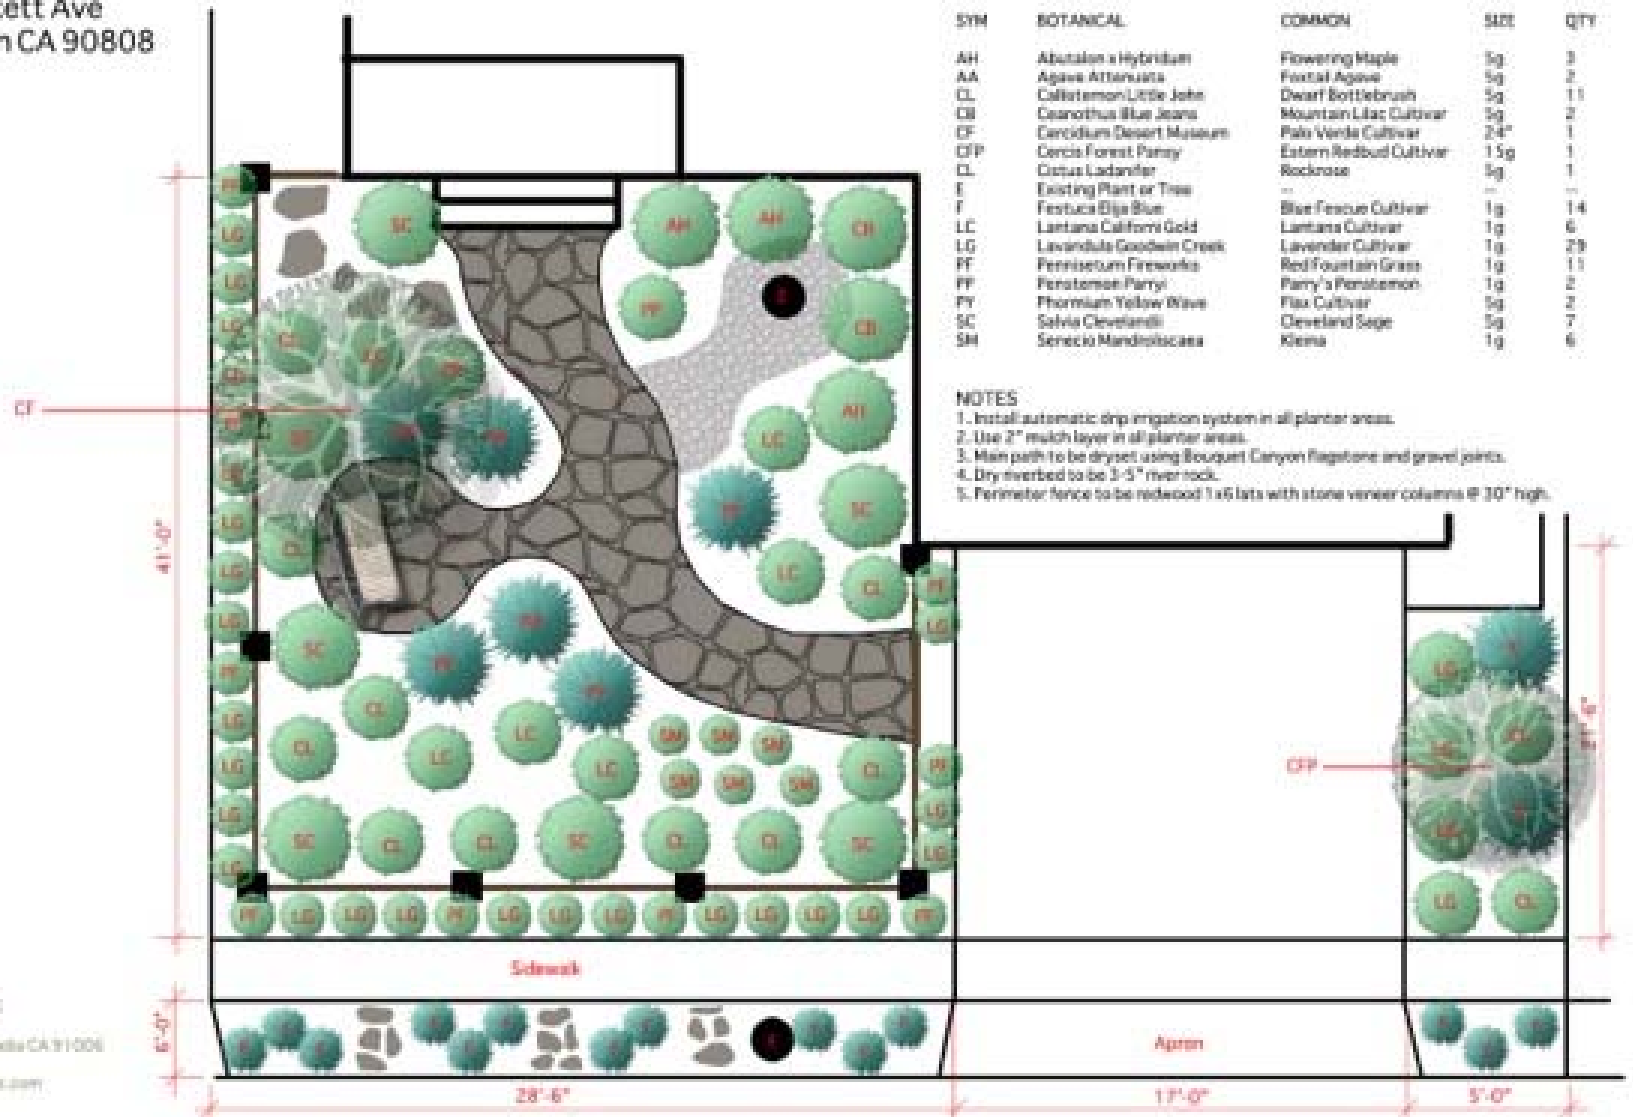

3838 Hackett Ave  
Long Beach CA 90808

PLANTING LEGEND

SYM	BOTANICAL	COMMON	SIZE	QTY
AH	Abutilon x Hybridum	Flowering Maple	5g	3
AA	Agave Attenuata	Foxtail Agave	5g	2
CL	Callistemon Little John	Dwarf Bottlebrush	5g	11
CB	Ceanothus Blue Jeans	Mountain Lilac Cultivar	5g	2
CF	Cercidium Desert Museum	Palo Verde Cultivar	2-4"	1
CFP	Cercis Forest Pansy	Eastern Redbud Cultivar	1.5g	1
CL	Croton Ladanifer	Rockrose	5g	1
E	Existing Plant or Tree	--	--	--
F	Festuca Eliza Blue	Blue Fescue Cultivar	1g	14
LC	Lantana Californi Gold	Lantana Cultivar	1g	6
LG	Lavandula Goodwin Creek	Lavender Cultivar	1g	29
FF	Fennisetum Fireworks	Red Fountain Grass	1g	11
PP	Penstemon Parryi	Parry's Penstemon	1g	2
PY	Phormium Yellow Wave	Flax Cultivar	5g	2
SC	Solvia Clevelandii	Cleveland Sage	5g	7
SM	Senecio Mandiboscana	Klema	1g	6

NOTES

1. Install automatic drip irrigation system in all planter areas.
2. Use 2" mulch layer in all planter areas.
3. Main path to be dryset using Bouquet Canyon flagstone and gravel joints.
4. Dry riverbed to be 3'-0" river rock.
5. Perimeter fence to be redwood 1 x 6 lats with stone veneer columns @ 30" high.