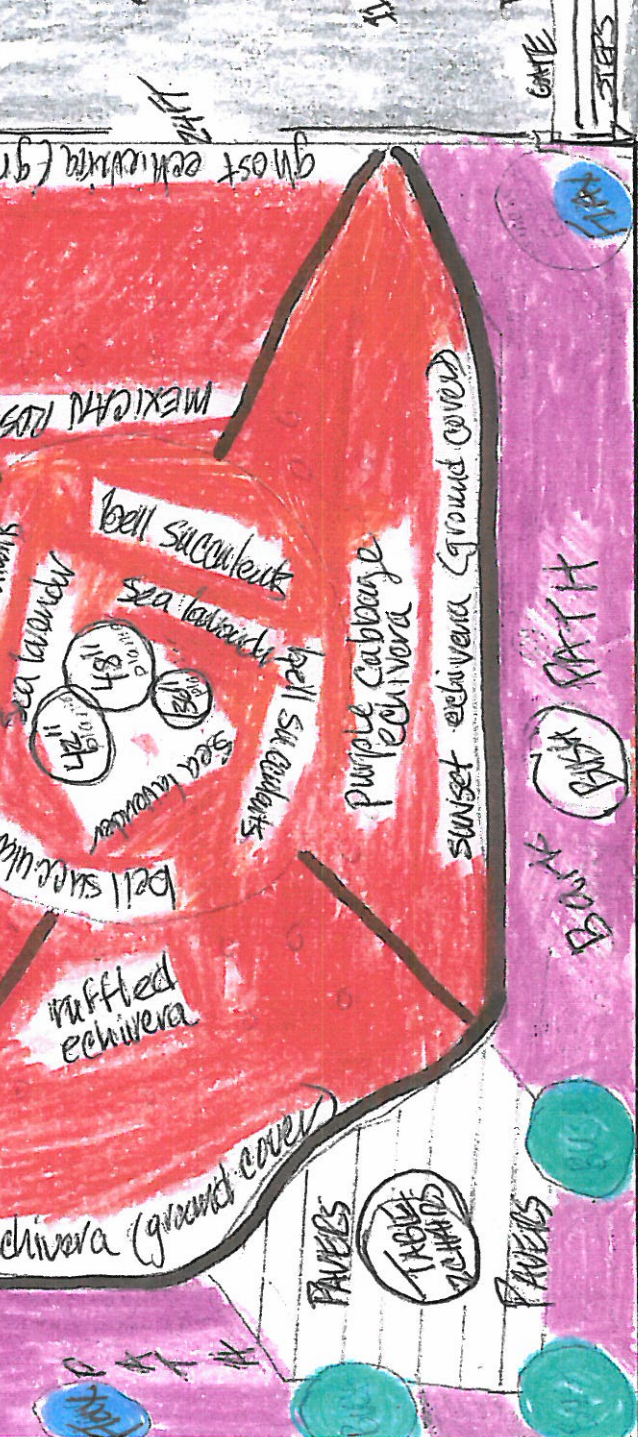

- EXISTING PLANTS
- BACK PATH
- PARKWAY GROUND COVER (LOWER LEVEL)
- FLAX
- HARDSCAPE
- EDGING
- VARIOUS SUCCULANTS

337 PARK AVE
LONG BEACH, CA
90814

YAMONDA MARGHESTERAE PUBLIC SIDEWALK

Est. 1,000 sq ft of LAWN

57 SQ. FT.

18 YZ FT

42 1/2 FT
42 FT
125 FT
15 FT

PUBLIC SIDEWALK

GROUND COVER

5 FT

GROUND COVER

PUBLIC SIDEWALK

POT

POT

POT

POT

POT

POT

POT

DAD II 2112