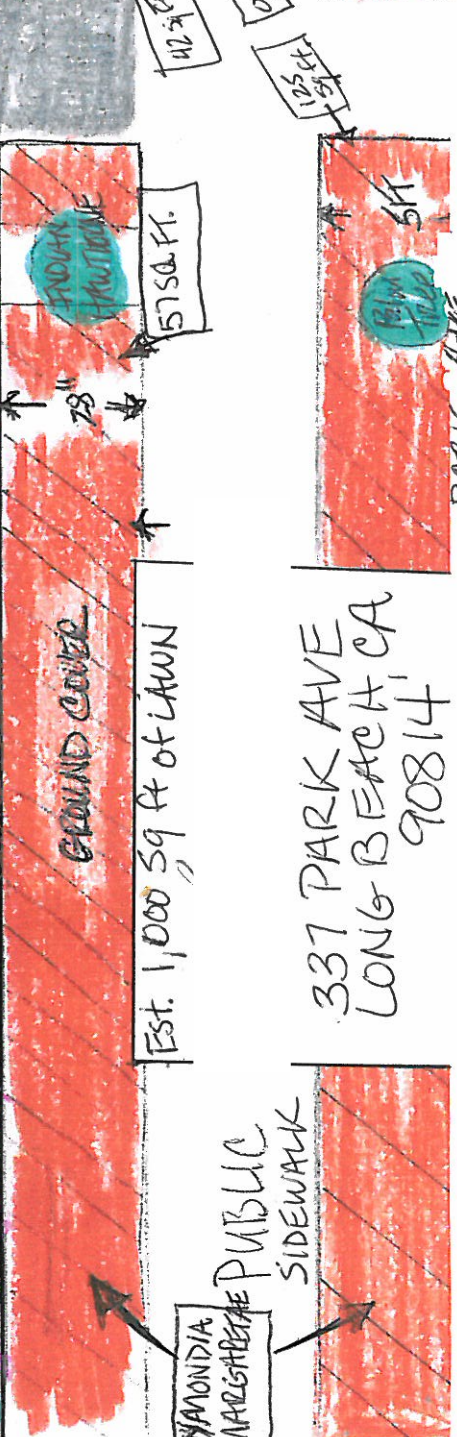

- EXISTING PLANTS
- BACK PATH
- PARKWAY GROUND COVER (LOWER LEVEL)
- FLAX
- HARDSCAPE
- EDGING
- VARIOUS SUCCULANTS

337 PARK AVE
LONG BEACH, CA
90814

YAMONDA MARGHESTERAE PUBLIC SIDEWALK

Est. 1,000 sq ft of LAWN

57 SQ. FT.

18 YZ FT

42 1/2 FT
42 FT
125 FT
15 FT

PUBLIC SIDEWALK

GROUND COVER

5 FT

GROUND COVER

PUBLIC SIDEWALK

POT

POT

POT

POT

POT

POT

POT

DAD II 2112

DAD II 2112

DAD II 2112