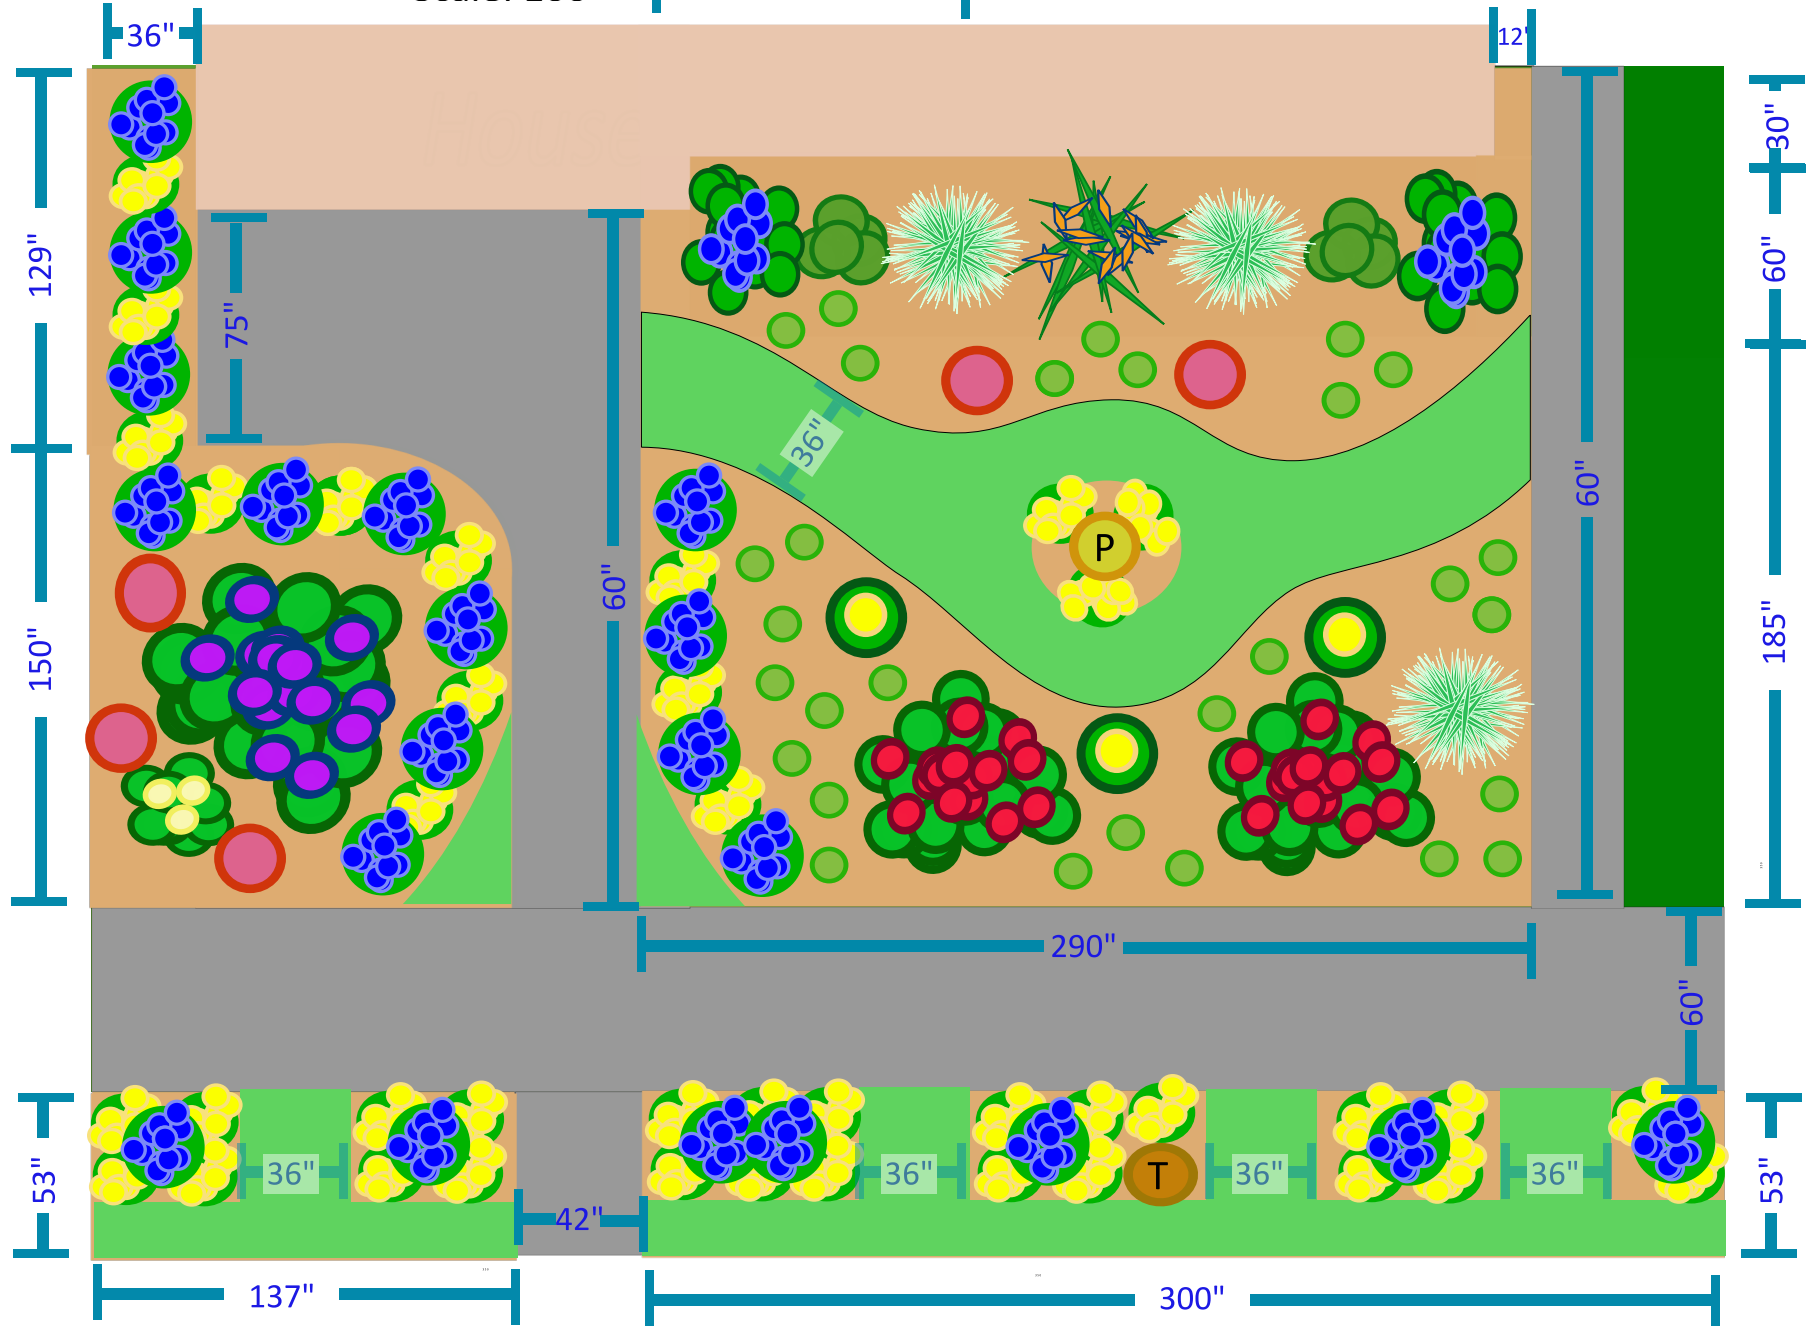

California Friendly Landscape

Scale: 100" = 

2518 Eucalyptus Ave.
Long Beach, CA 90806

Legend

2518 Eucalyptus Ave.
Long Beach, CA 90806

New California Friendly Plants

Option 1: All plants are from BeWaterWise or California Coastal Gardens

-  Penstemon ' Margarita BOP', Penstemon heterophyllus, Purple
-  Mexican bush sage, Salvia leucantha, Perennial
-  Monkey Flower, Mimulus guttatus, Perennial
-  California Fuchsia, Epilobium canum
-  Bear Grass, Nolina microcarpa
-  Adam's Needle, Yucca filamentosa
-  Lily of the Nile, Agapanthus 'Peter Pan'
-  Lily of the Nile, Agapanthus hybrids
-  Basket of Gold, Aurinia saxatilis
-  Blue Fescue, Festuca Glauca
-  Jack spratt flax, Phormium tenax 'Jack Spratt'
-  Dymondia margaretae

Existing & Non-Plant

-  Existing Bird of Paradise
-  Existing Tree
-  Existing Tree
-  Tall Urn or pot
-  Utility Access Cover
-  Decomposed Granite