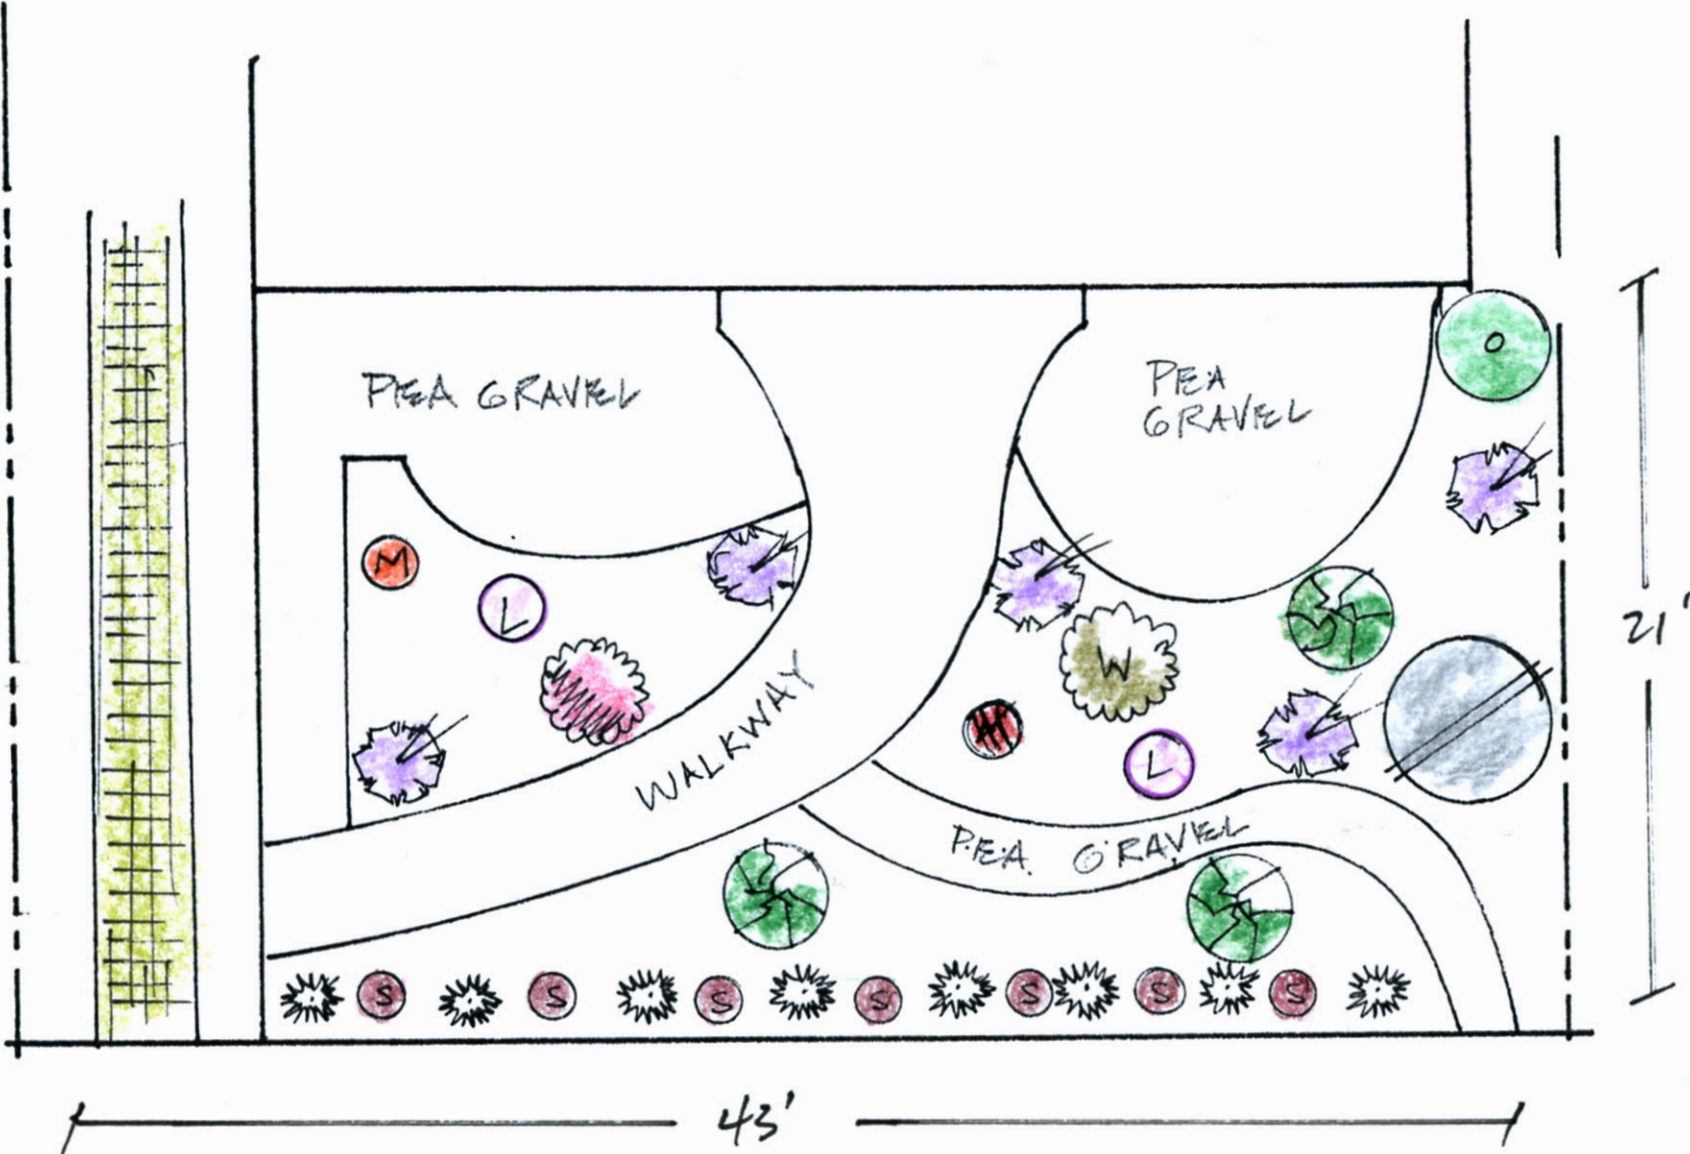

Long Beach Lawn to Garden Design 6 . Plant List

Long Beach Lawn to Garden Design 6 . Plant List

TREES	COMMON NAME	BOTANICAL NAME	SIZE	QUANTITY	NOTES
	Little Ollie Dwarf Olive	Olea europaea 'Montra'	15 gallon	1	
SHRUBS					
	California Lilac	Ceanothus 'Ray Hartman'	5 gallon	1	
	Autumn Sage & Mexican Bush Sage	Salvia greggii Salvia leucantha	5 gallon	3 2	
	Rockrose	Cistus x purpureus	5 gallon	1	
	Coast Rosemary	Westringia fruticosa	5 gallon	1	
	Manzanita 'Howard McMinn'	Arctostaphylos densiflora 'Howard McMinn'	5 gallon	3	
PERENNIALS & GRASSES					
	Spanish Lavender	Lavandula stoechas	1 gallon	2	
	Blue Fescue	Festuca glauca 'Elijah Blue'	flat	1	
	Monkey Flower	Mimulus aurantiacus	1 gallon	1	
	California Fuchsia	Zauschneria californica	1 gallon	1	
GROUND COVER					
	Stonecrop	Sedum spurium	flat	1	
	Silver Carpet	Dymondia margaretae	flats	2	