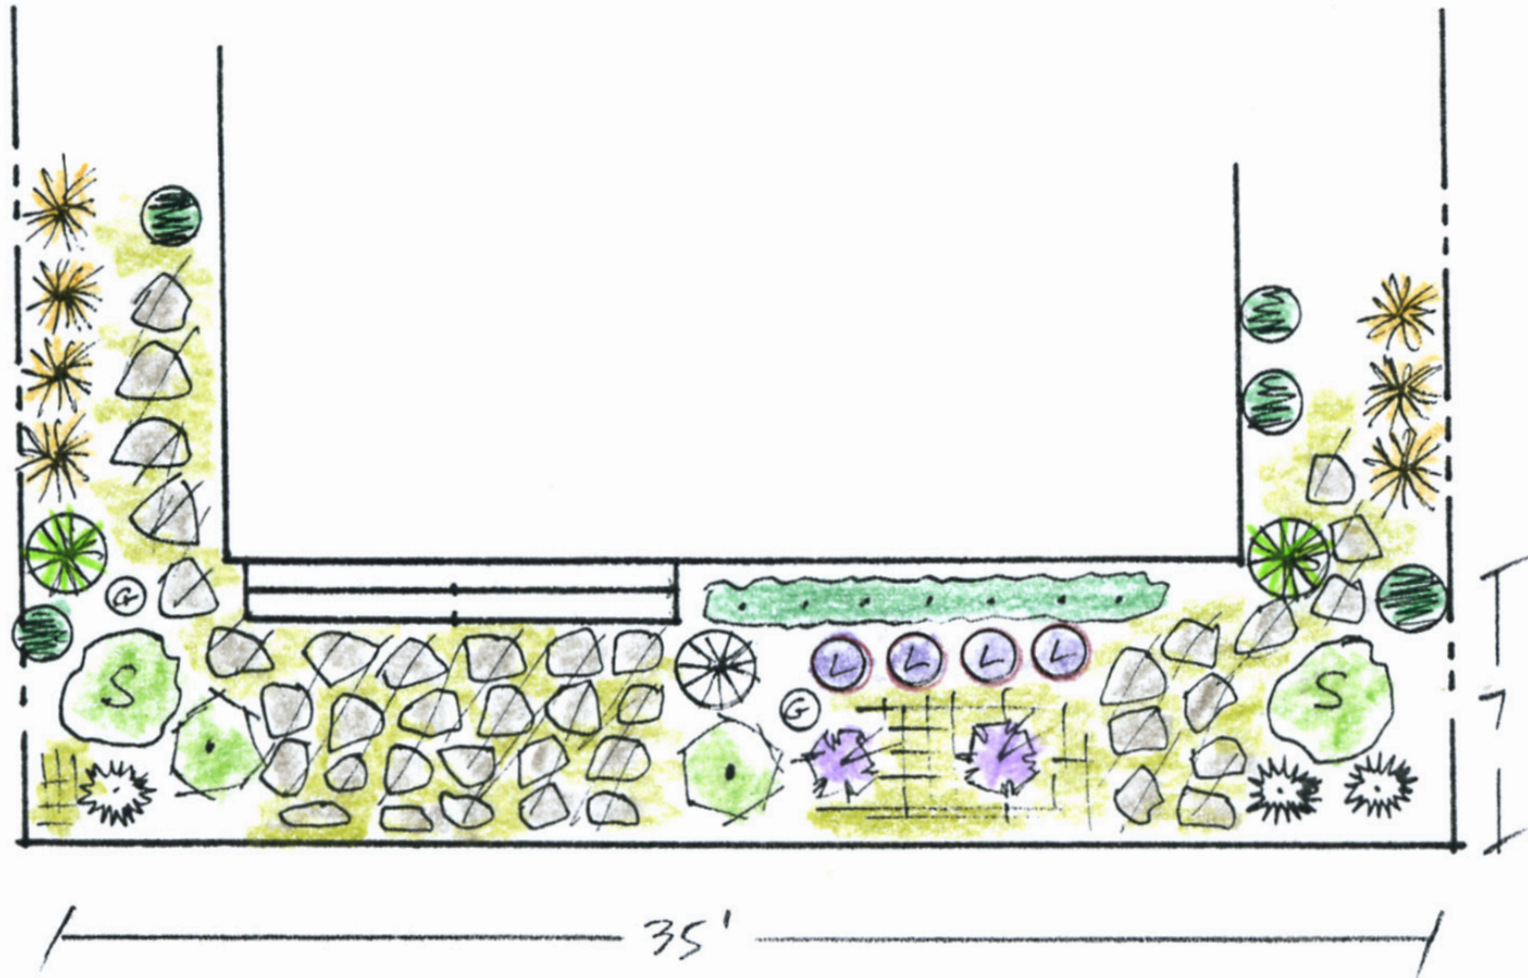

Long Beach Lawn to Garden Design 5 . Plant List

Long Beach Lawn to Garden Design 5 . Plant List

TREES	COMMON NAME	BOTANICAL NAME	SIZE	QUANTITY	NOTES
	Pittosporum 'Silver Sheen'	Pittosporum tenuifolium 'Silver Sheen'	5 gallon	2	
SHRUBS					
	Japanese Boxwood	Buxus microphylla japonica	5 gallon	7	
	Iceberg Rose	Rosa floribunda 'Iceberg'	5 gallon	2	
	Autumn Sage	Salvia greggii	1 gallon	2	
PERENNIALS & GRASSES					
	Society Garlic	Tulbaghia violacea	1 gallon	2	
	Mexican Feather Grass	Nassella tenuissima	1 gallon	7	
	Spanish Lavender	Lavandula stoechas	1 gallon	4	
	Blue Fescue	Festuca glauca 'Elijah Blue'	4" pot	3	
	Gold Coin	Asteriscus maritimus	1 gallon	2	
	Sea Lavender	Limonium perezii	1 gallon	5	
GROUNDCOVER					
	Flagstone with Silver Carpet	Dymondia margaretae	flats	3	
	Silver Carpet	Dymondia margaretae	flats	1	