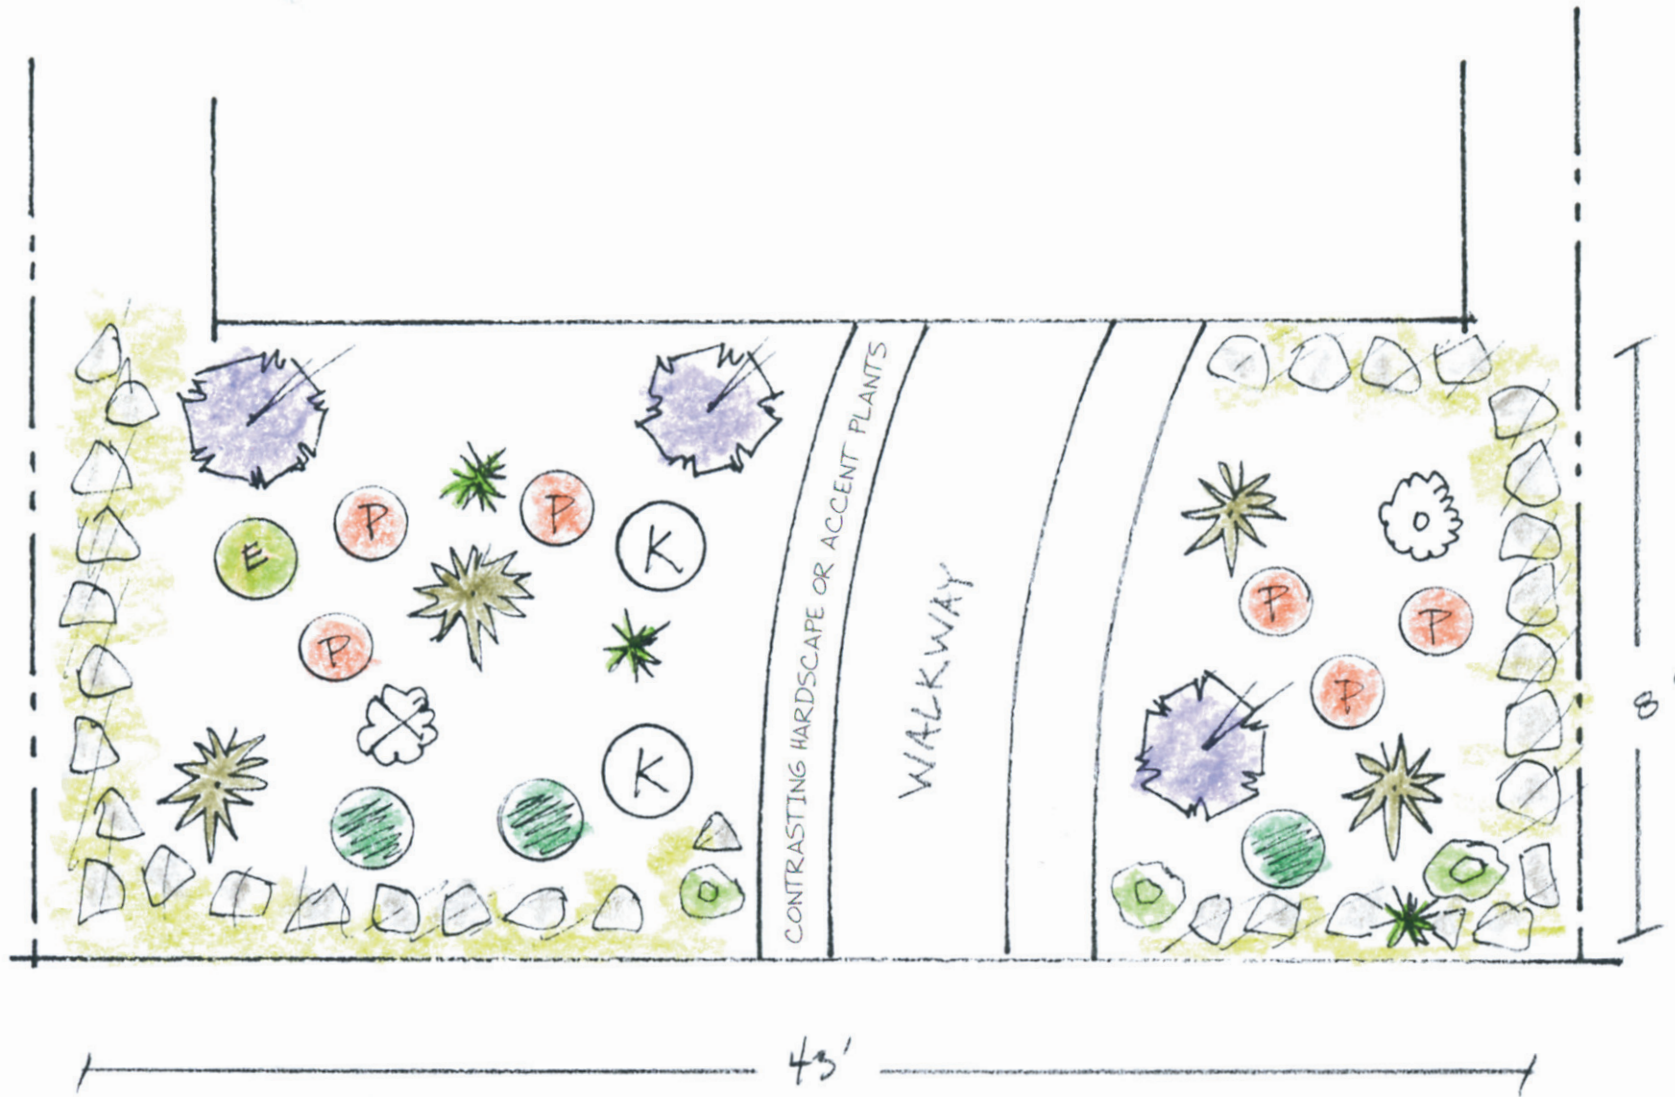

# Long Beach Lawn to Garden Design 3 . Plant List

## Long Beach Lawn to Garden Design 3 . Plant List

SHRUBS	COMMON NAME	BOTANICAL NAME	SIZE	QUANTITY	NOTES
	Mexican Bush Sage	Salvia leucantha	5 gallon	3	
<b>SUCCULENTS</b>					
	Striped Century Plant	Agave americana 'Mediopicta Alba'	5 gallon	4	
	Crowns of Thorns	Euphorbia milii	5 gallon	3	
	Milk Bush/Pencil Bush	Euphorbia tirucalli	5 gallon	1	
	Coral Aloe	Aloe striata	5 gallon	3	
	Jade Plant	Crassula ovata	5 gallon	1	
	Silver Jade	Crassula arborescens	5 gallon	1	
	Ghost Plant	Graptopetalum pataguayense	5 gallon	2	
<b>PERENNIALS &amp; GRASSES</b>					
	Sea Lavender	Limonium perezii	1 gallon	3	
<b>ANNUALS</b>					
	California Poppy	Eschscholzia californica	seed pkg	2	
<b>GROUNDCOVER</b>					
	Flagstone with Dymondia between stones	Dymondia margaretae			