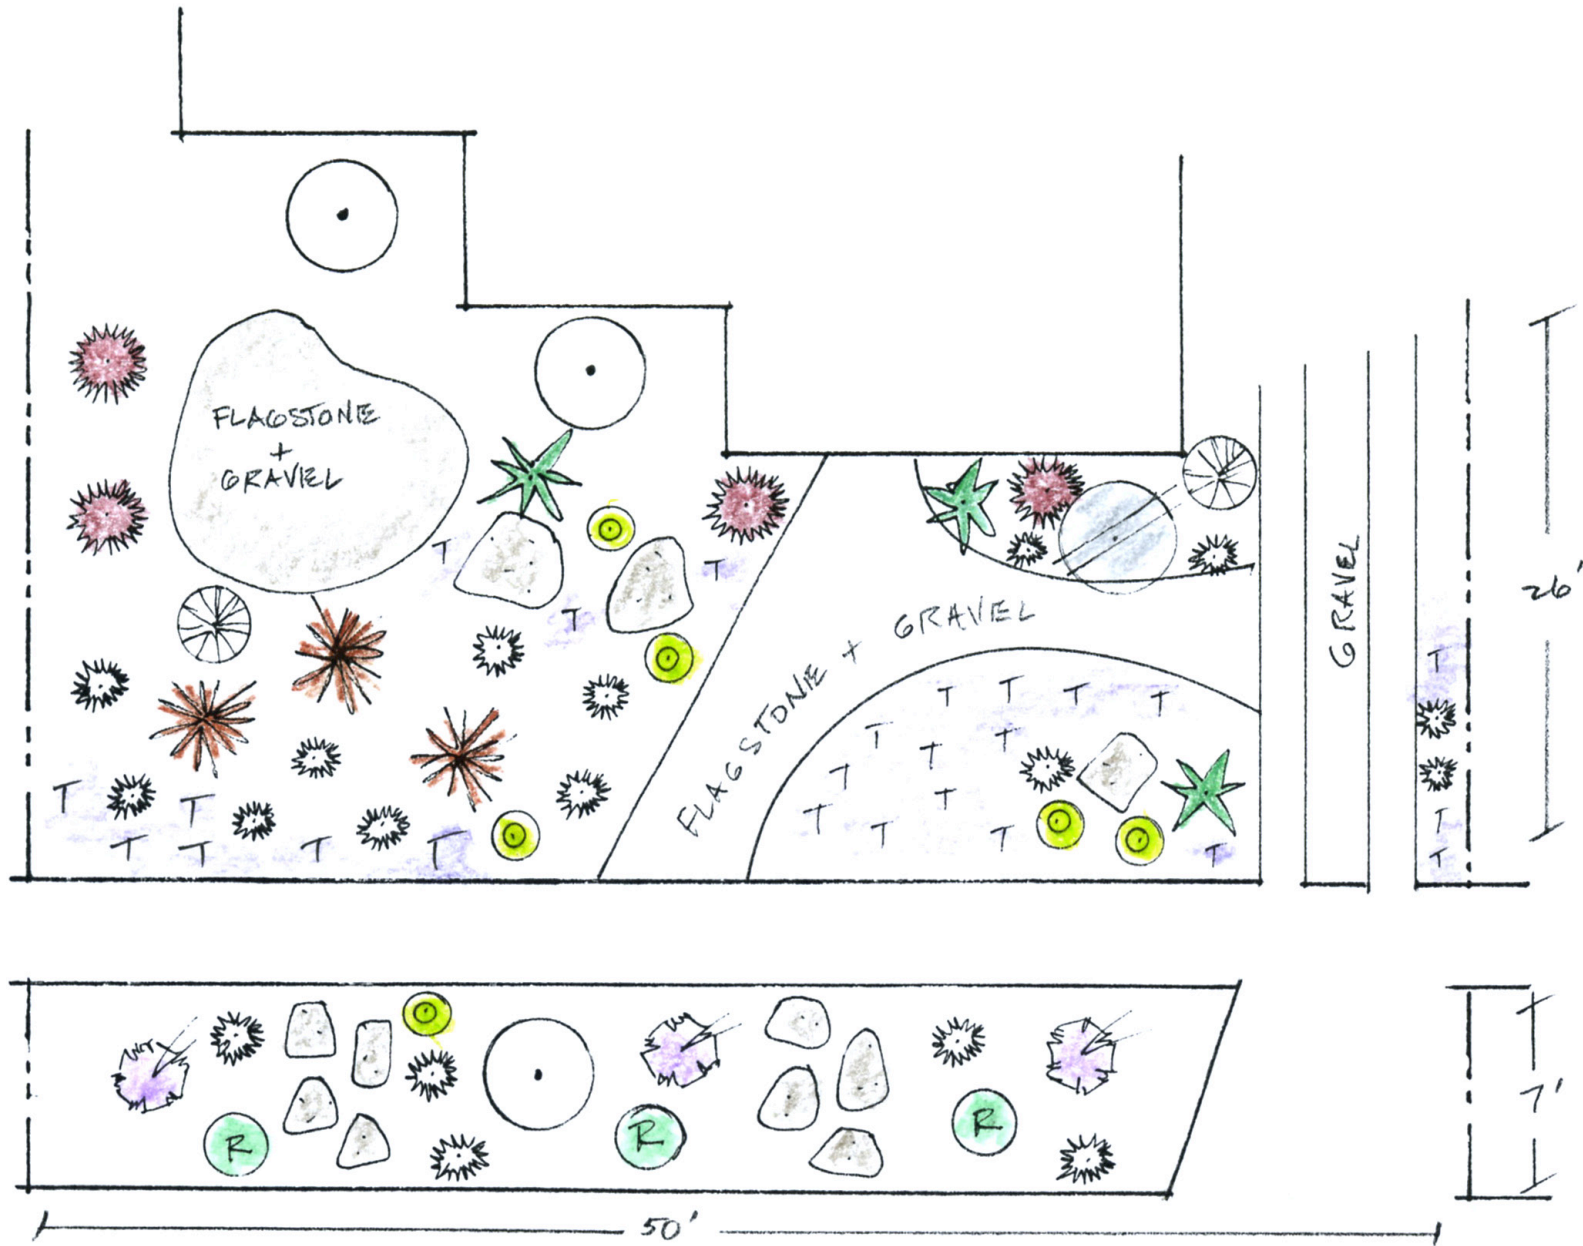

Long Beach Lawn to Garden Design 2 . Plant List

Long Beach Lawn to Garden Design 2 . Plant List

TREES	COMMON NAME	BOTANICAL NAME	SIZE	QUANTITY	NOTES
	Swan Hill Olive	Olea europaea 'Swan Hill'	15 gallon	1	
SHRUBS					
	Amazing Red Flax	Phormium hybrid 'Amazing Red'	5 gallon	3	
	Autumn Sage	Salvia greggii	5 gallon	3	
SUCCULENTS					
	Caribbean Agave	Agave angustifolia caribbeana	5 gallon	3	
	Hens & Chicks	Echeveria species	1 gallon	6	
PERENNIALS & GRASSES					
	Purple Fountain Grass	Pennisetum setaceum 'Rubrum'	1 gallon	4	
	Blue Fescue	Festuca glauca 'Elijah Blue'	flats	1	
	Fortnight Lilies	Dietes bicolor	1 gallon	2	
GROUNDCOVER					
	Trailing Rosemary	Rosemarinus officinalis 'Prostrata'	1 gallon	3	
	Creeping Thyme	Thymus praecox arcticus	flats	2	
EXISTING TREES					
					
STEPPING STONES					
					