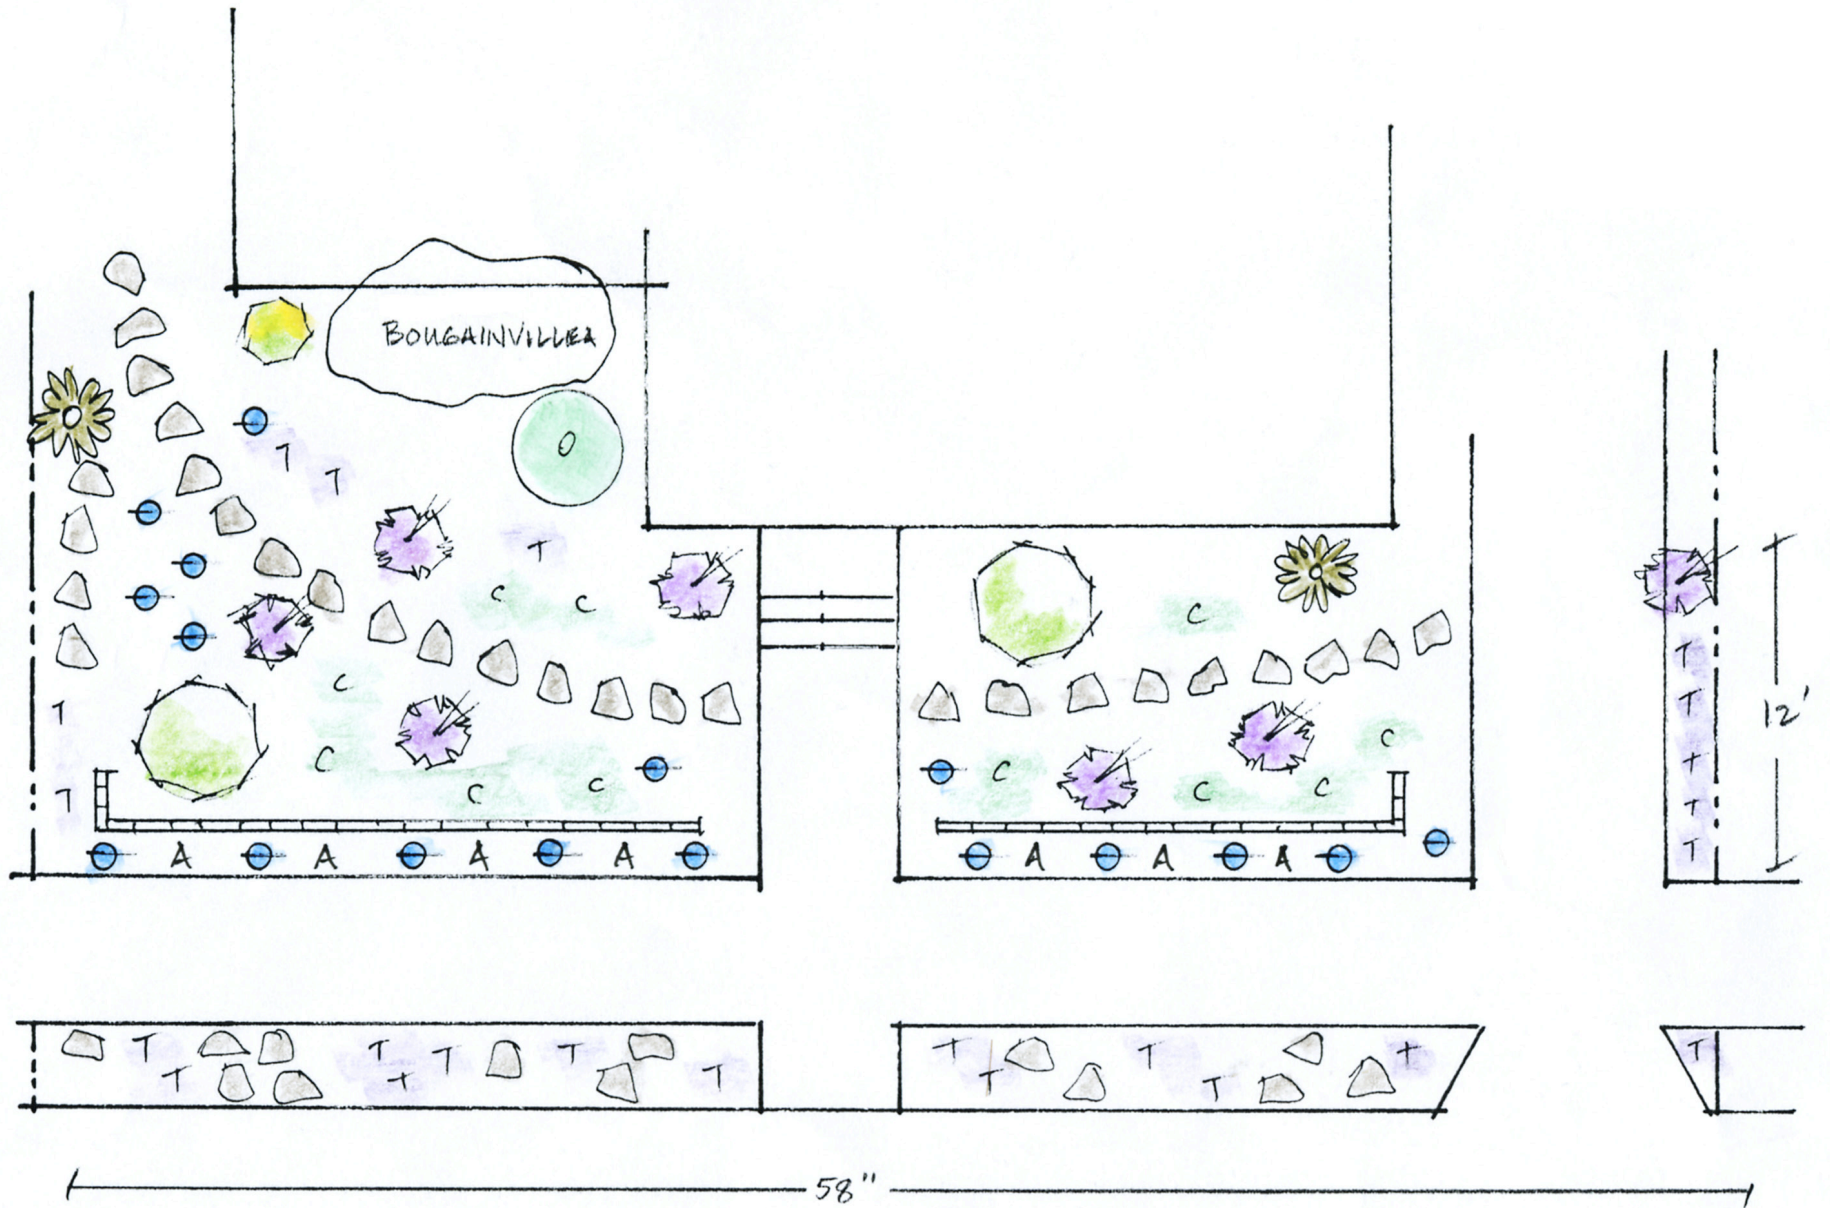

# Long Beach Lawn to Garden Design 1 . Plant List

## Long Beach Lawn to Garden Design 1 . Plant List

SHRUBS	COMMON NAME	BOTANICAL NAME	SIZE	QUANTITY	NOTES
	Dwarf Variegated California Lilac	Ceanothus griseus 'Diamond Heights'	5 gallon	1	
	Lady Banks' Rose	Rosa banksiae	5 gallon	1	
	Iceberg Rose	Rosa floribunda 'Iceberg'	5 gallon	2	
	Mexican Bush Sage	Salvia leucantha	5 gallon	7	
	Matilija Poppy	Romneya coulteri	5 gallon	2	
PERENNIALS & GRASSES					
	Penstemon 'Margarita BOP'	Penstemon heterophyllus 'Margarita BOP'	1 gallon	17	
ANNUALS					
A	Sweet Alyssum	Lobularia maritima			
GROUNDCOVER					
	Woolly Thyme	Thymus pseudolanuginosus	flats	4	
	Cranesbill	Erodium reichardii	flats	2	
STONES & PAVERS					
	Stepping Stones				